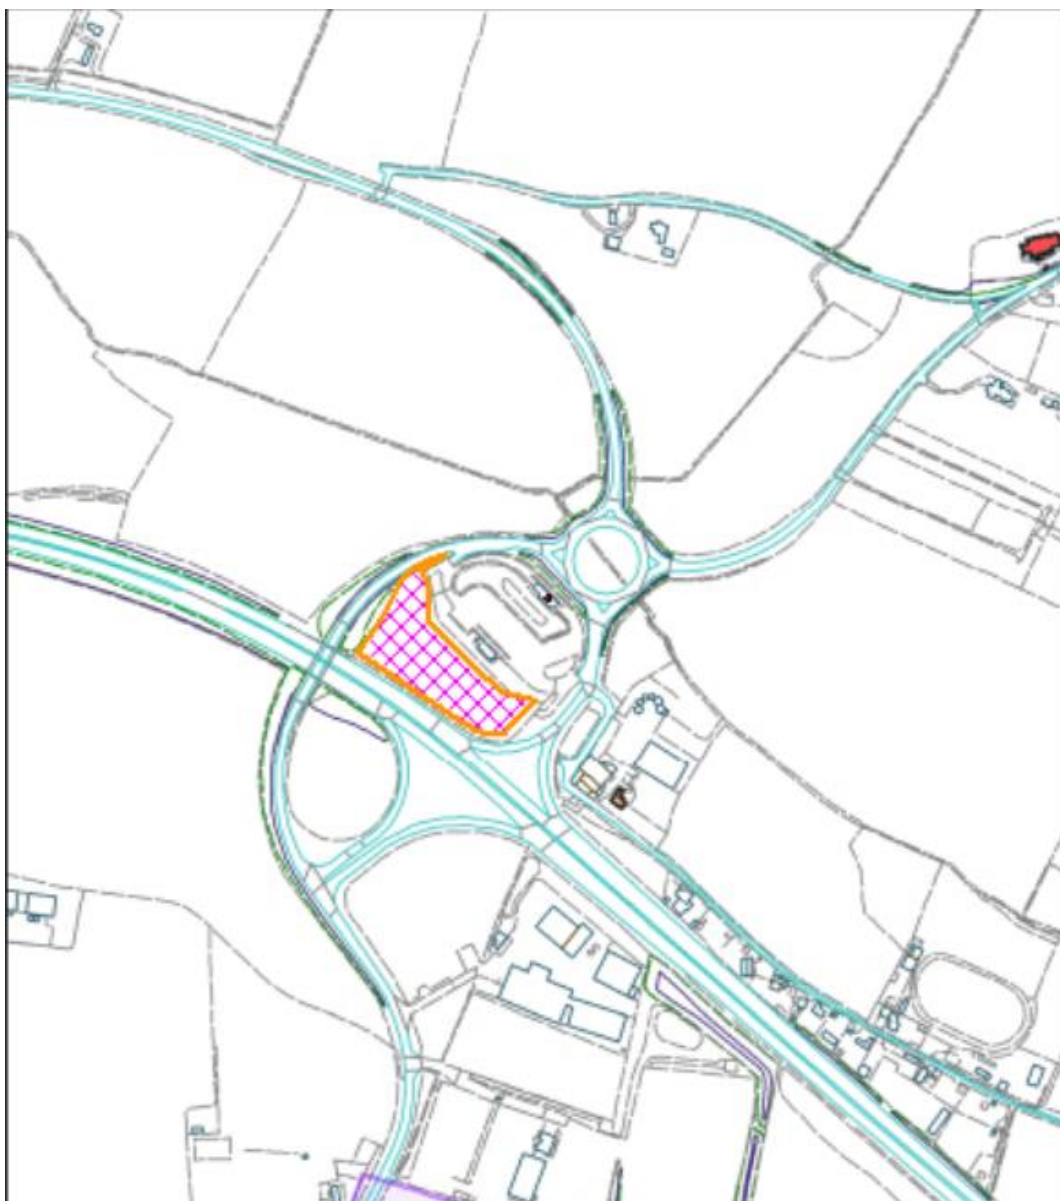

Application No: DC/21/06333

Parish: Elmswell

Location: Land off A14

© Crown copyright and database rights 2021 Ordnance Survey 0100017810 & 0100023274.